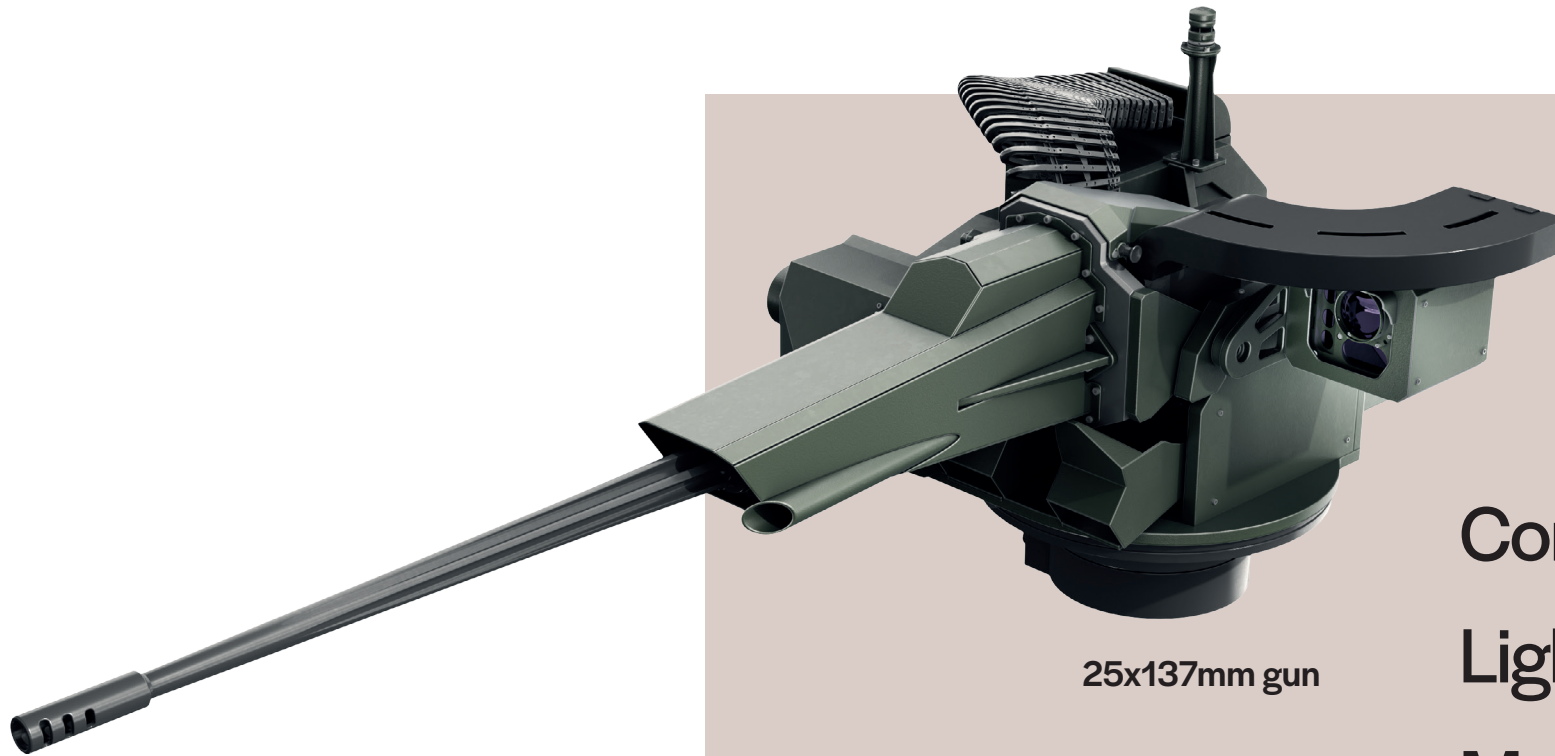

COCKERILL® CLWS 25

25x137mm gun

Compact

Lightweight

Multi-configuration

johncockerill.com/defense

COCKERILL® CLWS 25

25mm configurations Technical specifications

| | |
|-----------------------------|--|
| Vehicle integration | Tracked or wheeled 4x4 to 8x8 chassis |
| Turret | Aluminium |
| Crew | RWS with one (gunner) |
| Main armament | 25x137mm gun |
| Ammunition loading | Dual feeder with 84 main ammunitions and 14 ammunitions in second feeder. Reloading under armour. |
| Optional equipments | ATGM, Rockets, LWS, Smoke Grenade Launcher (SGL)... |
| Sights | Coaxial sight (TV/IR/LRF) |
| Typical sight DRI | Colour Day Cameras: 10.4 / 6.3 / 4 km Thermal Imager: 14.2 / 5.9 / 3.2 km |
| Elevation | -10°/+50° |
| Ballistic protection | Up to level 2 STANAG 4569 on major components |
| Weight | <450kg depending on the configuration |